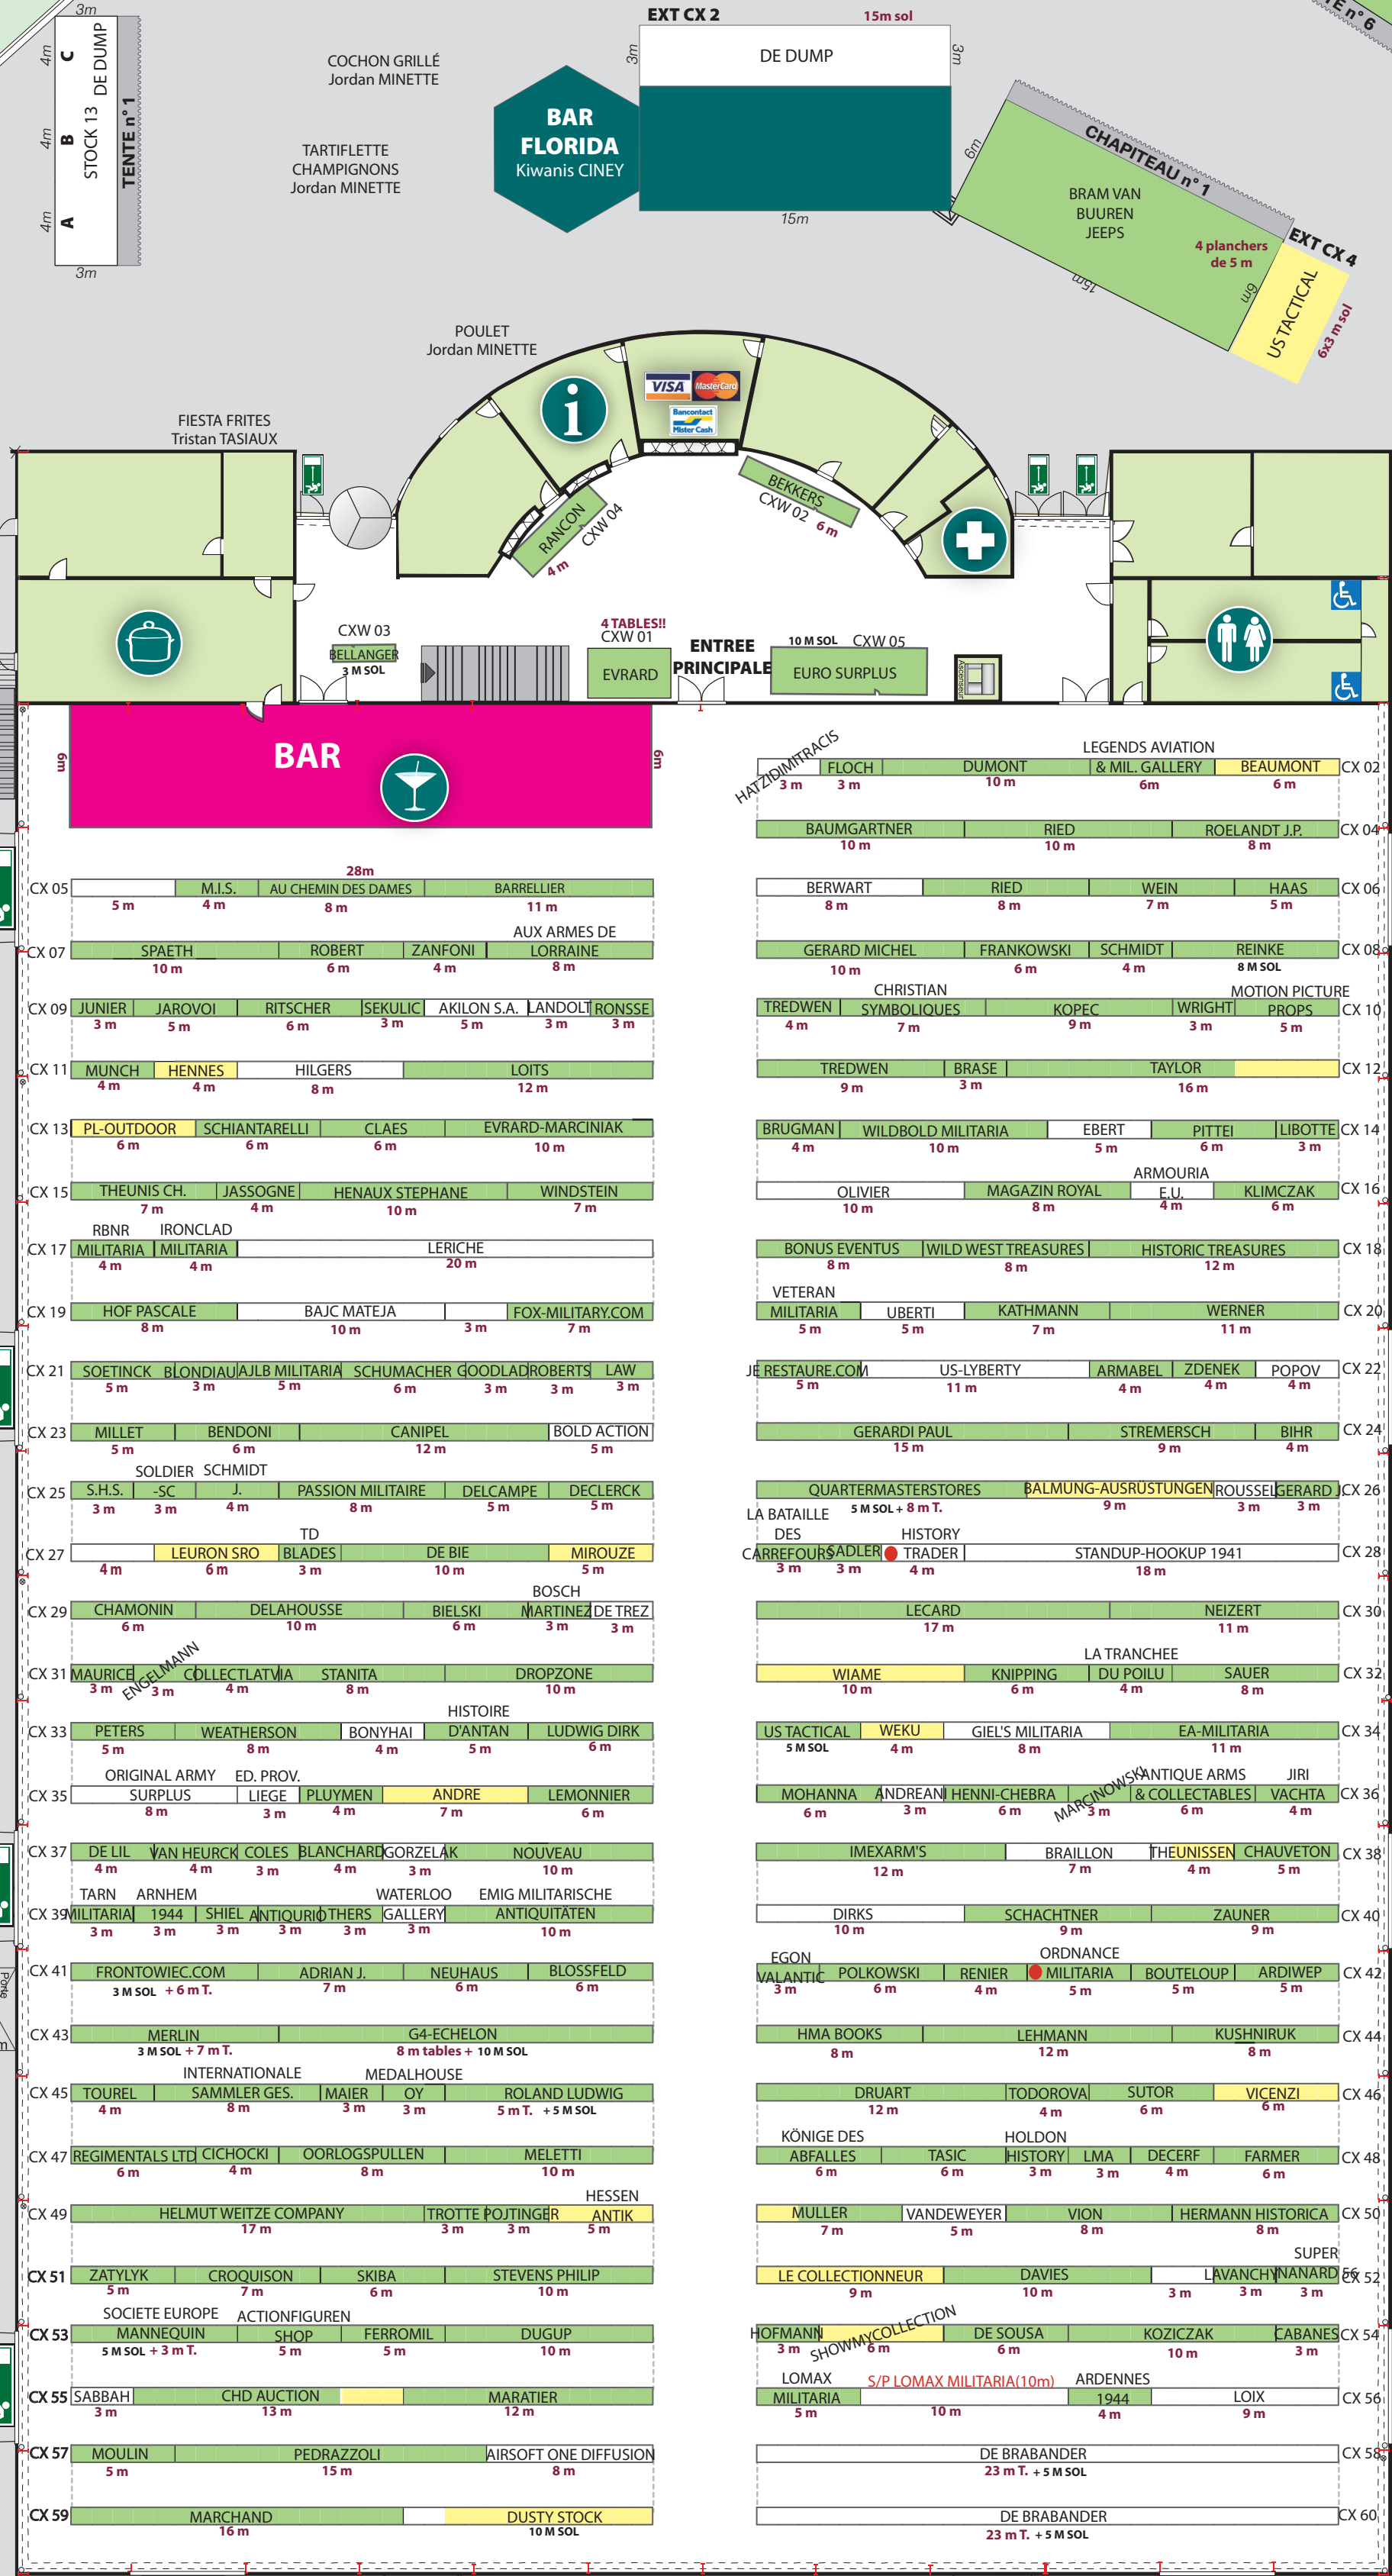

ESCALIER MC 1
ESCALIER MS 2
H.O. WILDENBERG (22 M SOL - V)
GARAGÉ GMC ()

ESPLANADE EXTÉRIURE

CINEY MILITARIA AVRIL 2020 - HALL 2 - MISE A JOUR 11/02/2020

BAR FLORIDA
Kiwani's CINEY

BAR

ENTREE PRINCIPALE

ENTREE

ENTREE CX 2
DE DUMP

ENTREE CX 3
TRIANGLE TRADING

ENTREE CX 4
U S TACTICAL

ENTREE CX 5
EURO SURPLUS

ENTREE CX 6
EURO SURPLUS

ENTREE CX 7
EURO SURPLUS

ENTREE CX 8
EURO SURPLUS

ENTREE CX 9
EURO SURPLUS

ENTREE CX 10
EURO SURPLUS

ENTREE CX 11
EURO SURPLUS

ENTREE CX 12
EURO SURPLUS

ENTREE CX 13
EURO SURPLUS

ENTREE CX 14
EURO SURPLUS

ENTREE CX 15
EURO SURPLUS

ENTREE CX 16
EURO SURPLUS

ENTREE CX 17
EURO SURPLUS

ENTREE CX 18
EURO SURPLUS

ENTREE CX 19
EURO SURPLUS

ENTREE CX 20
EURO SURPLUS

ENTREE CX 21
EURO SURPLUS

ENTREE CX 22
EURO SURPLUS

ENTREE CX 23
EURO SURPLUS

ENTREE CX 24
EURO SURPLUS

ENTREE CX 25
EURO SURPLUS

ENTREE CX 26
EURO SURPLUS

ENTREE CX 27
EURO SURPLUS

ENTREE CX 28
EURO SURPLUS

ENTREE CX 29
EURO SURPLUS

ENTREE CX 30
EURO SURPLUS

ENTREE CX 31
EURO SURPLUS

ENTREE CX 32
EURO SURPLUS

ENTREE CX 33
EURO SURPLUS

ENTREE CX 34
EURO SURPLUS

ENTREE CX 35
EURO SURPLUS

ENTREE CX 36
EURO SURPLUS

ENTREE CX 37
EURO SURPLUS

ENTREE CX 38
EURO SURPLUS

ENTREE CX 39
EURO SURPLUS

ENTREE CX 40
EURO SURPLUS

ENTREE CX 41
EURO SURPLUS

ENTREE CX 42
EURO SURPLUS

ENTREE CX 43
EURO SURPLUS

ENTREE CX 44
EURO SURPLUS

ENTREE CX 45
EURO SURPLUS

ENTREE CX 46
EURO SURPLUS

ENTREE CX 47
EURO SURPLUS

ENTREE CX 48
EURO SURPLUS

ENTREE CX 49
EURO SURPLUS

ENTREE CX 50
EURO SURPLUS

ENTREE CX 51
EURO SURPLUS

ENTREE CX 52
EURO SURPLUS

ENTREE CX 53
EURO SURPLUS

ENTREE CX 54
EURO SURPLUS

ENTREE CX 55
EURO SURPLUS

ENTREE CX 56
EURO SURPLUS

ENTREE CX 57
EURO SURPLUS

ENTREE CX 58
EURO SURPLUS

ENTREE CX 59
EURO SURPLUS

ENTREE CX 60
EURO SURPLUS